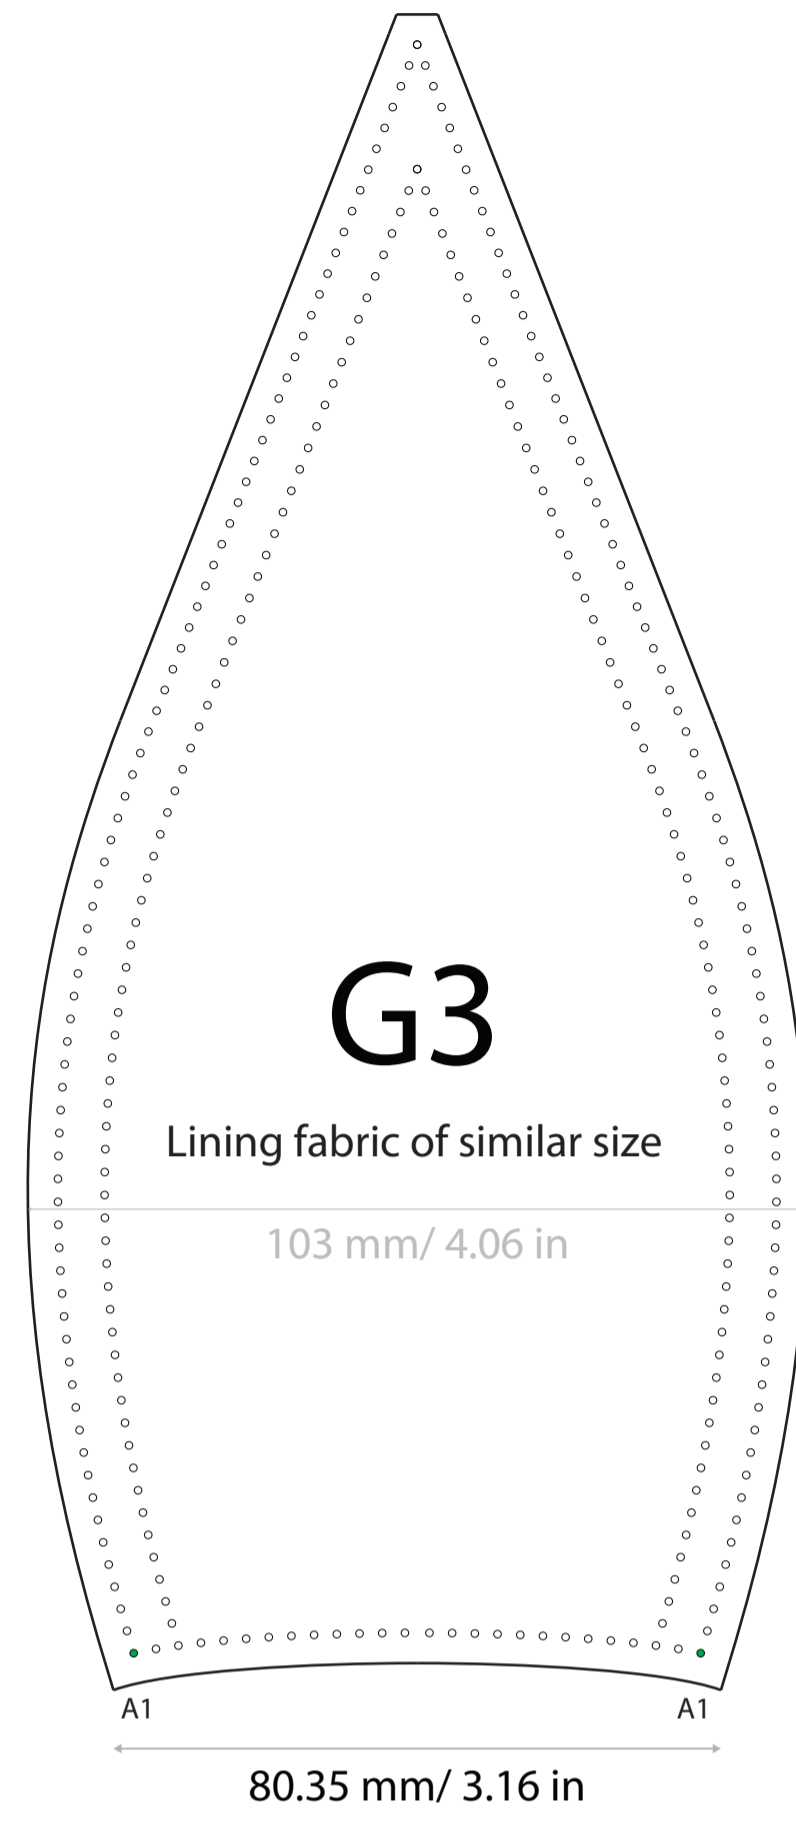

G5

G5a

Rubber Bands Sewing
76 x 26 mm
2.99 x 1.02 in

608 x 26 mm
23.93 x 1.02 in

20mm

1 inch

218 mm / 8.58 in

20mm

1 inch