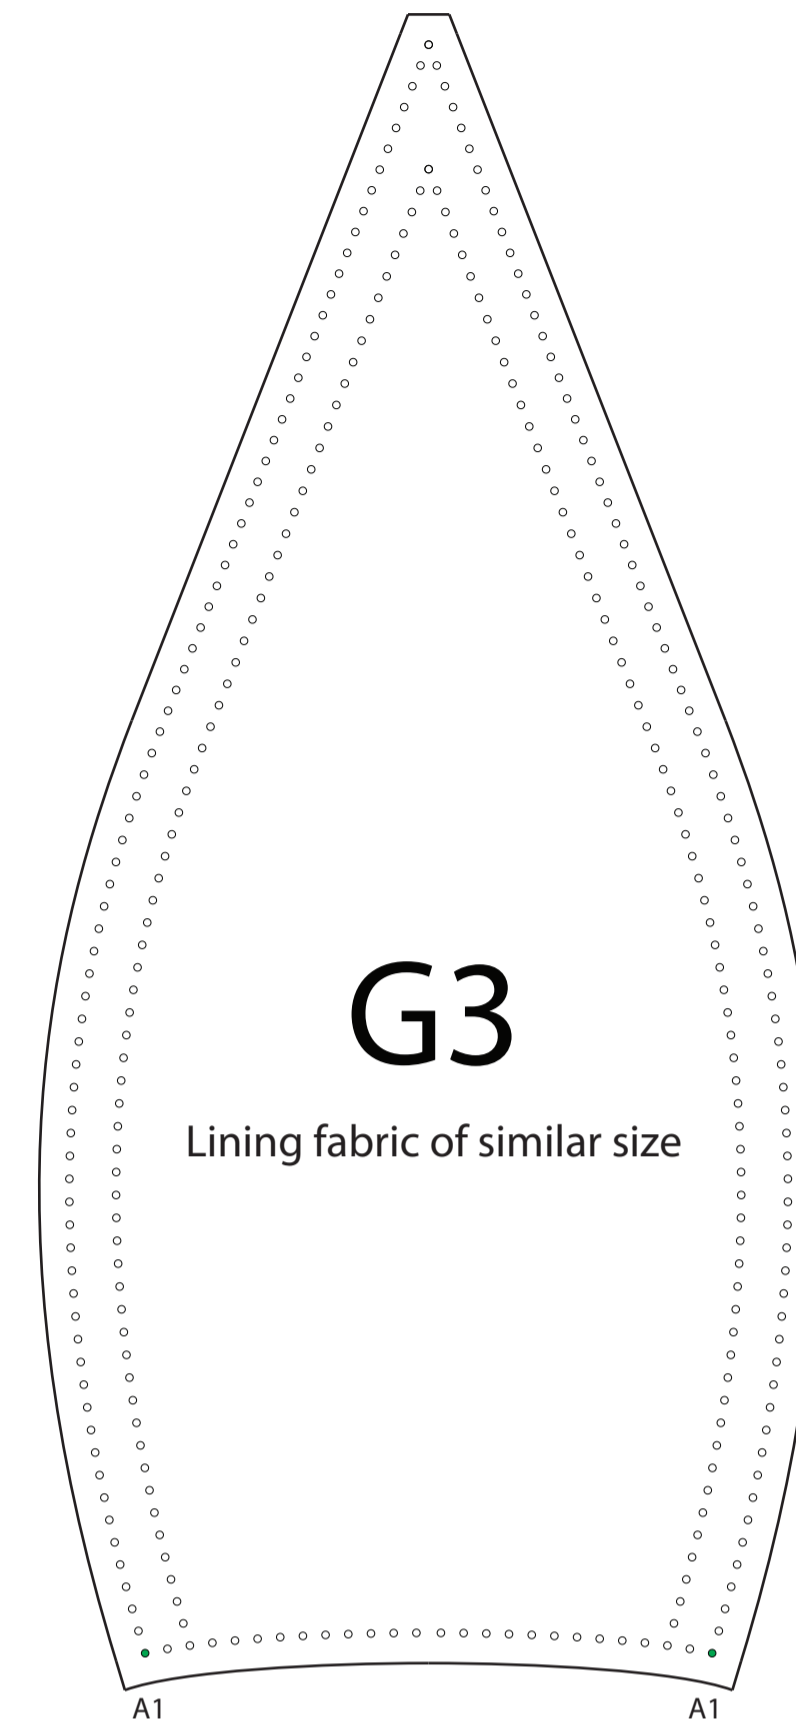

G5

G5a

Rubber Bands Sewing
76 x 26 mm
2.99 x 1.02 in

608 x 26 mm
23.93 x 1.02 in

20mm

1 inch

218 mm / 8.58 in

20mm

1 inch