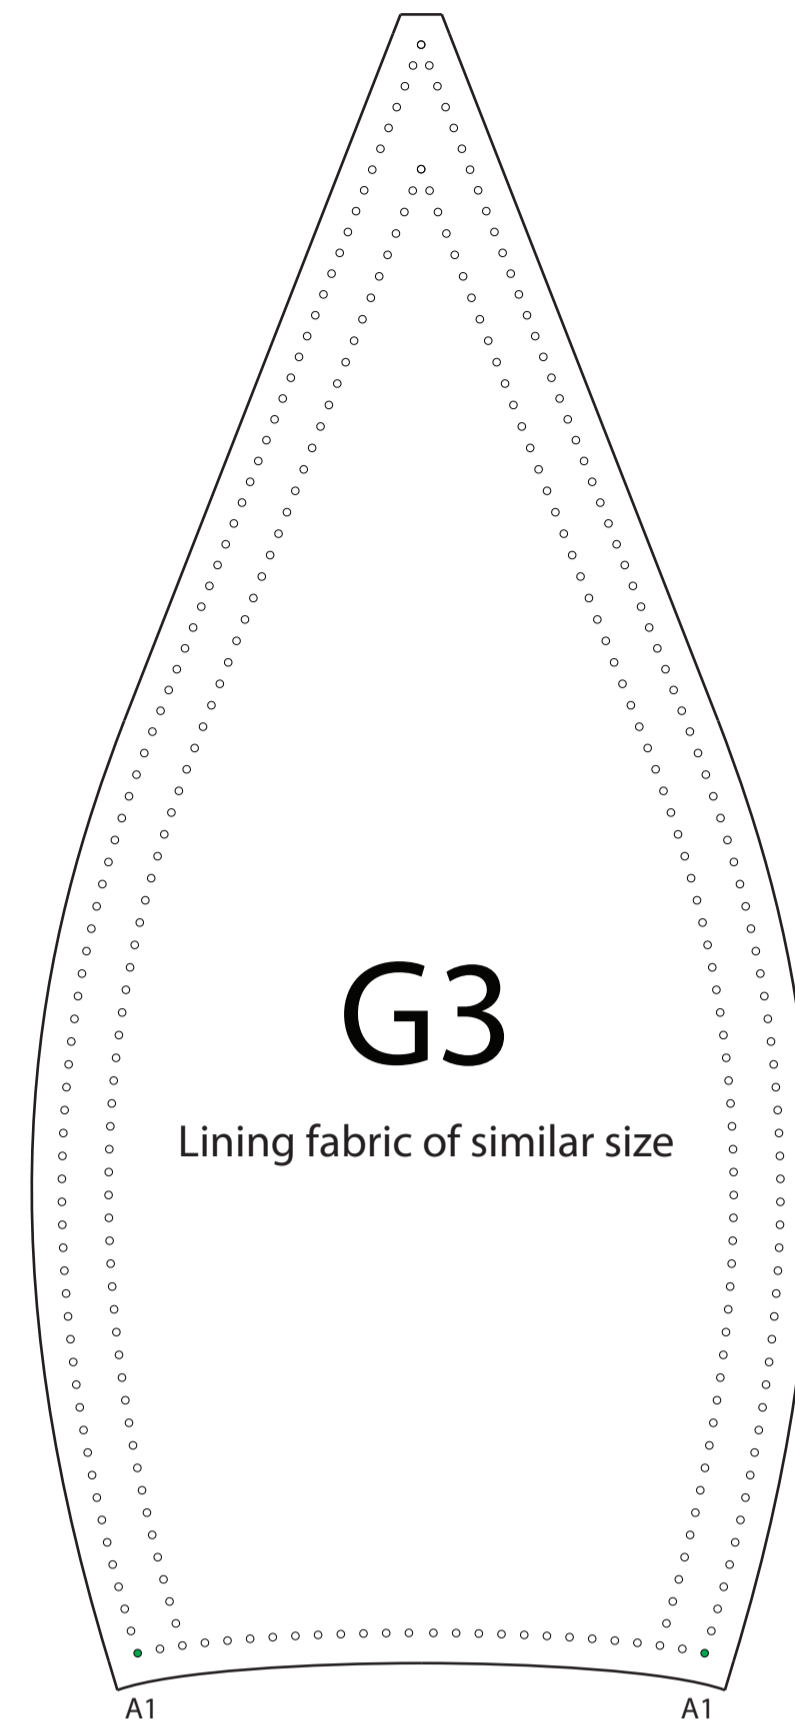

G5

G5a

Rubber Bands Sewing
76 x 26 mm
2.99 x 1.02 in

608 x 26 mm
23.93 x 1.02 in

20mm

1 inch

218 mm / 8.58 in

20mm

1 inch