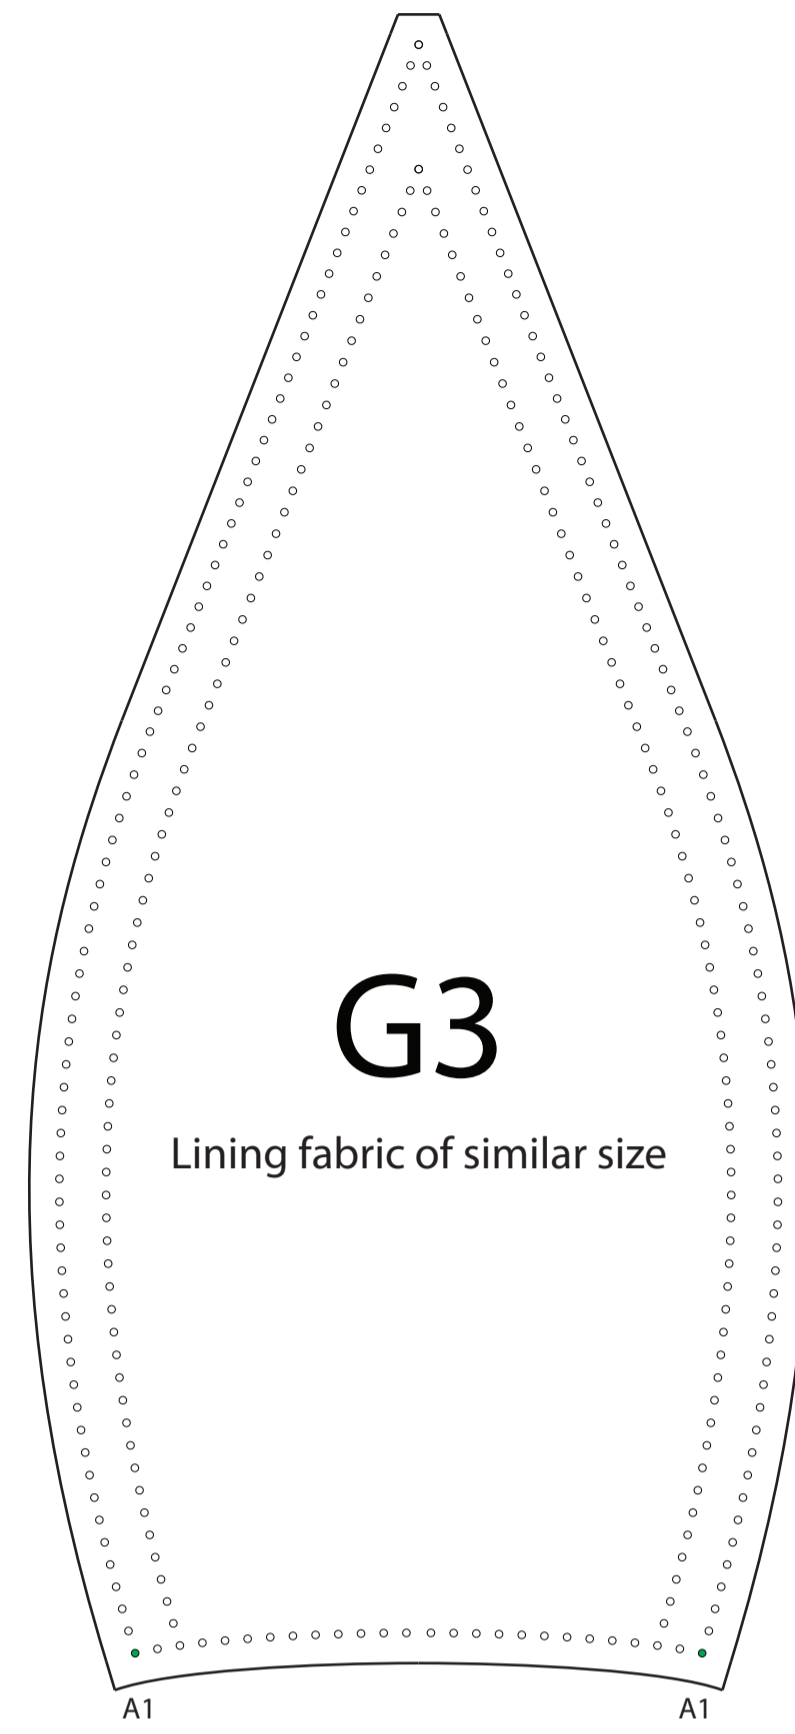

G5

G5a

Rubber Bands Sewing
76 x 26 mm
2.99 x 1.02 in

608 x 26 mm
23.93 x 1.02 in

20mm

1 inch

218 mm / 8.58 in

20mm

1 inch