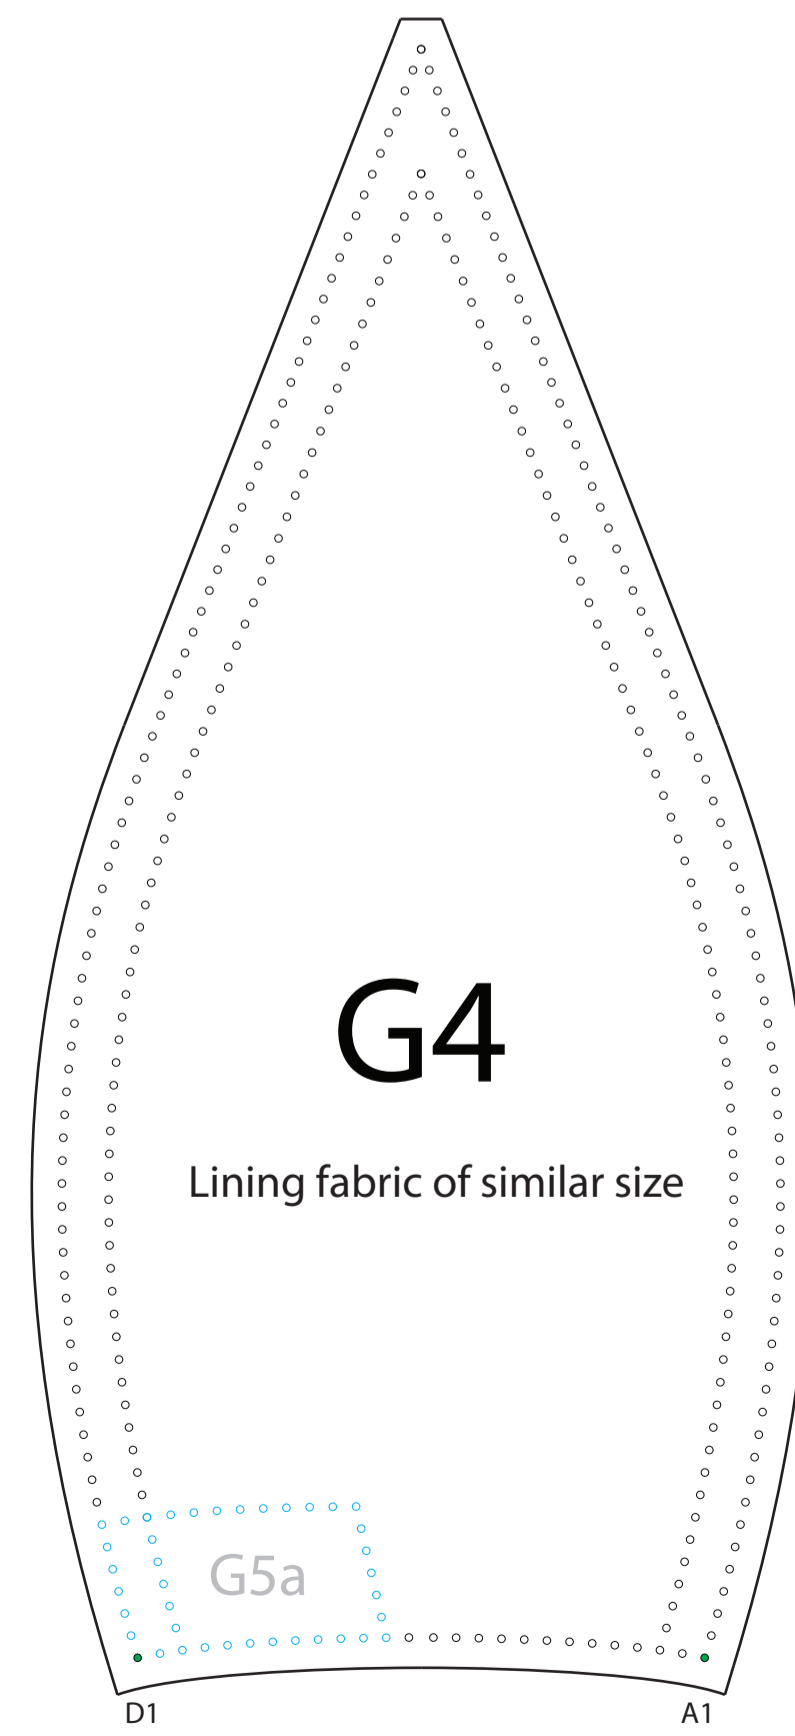

G5

G5a

Rubber Bands Sewing
76 x 26 mm
2.99 x 1.02 in

608 x 26 mm
23.93 x 1.02 in

20mm

1 inch

218 mm / 8.58 in

20mm

1 inch