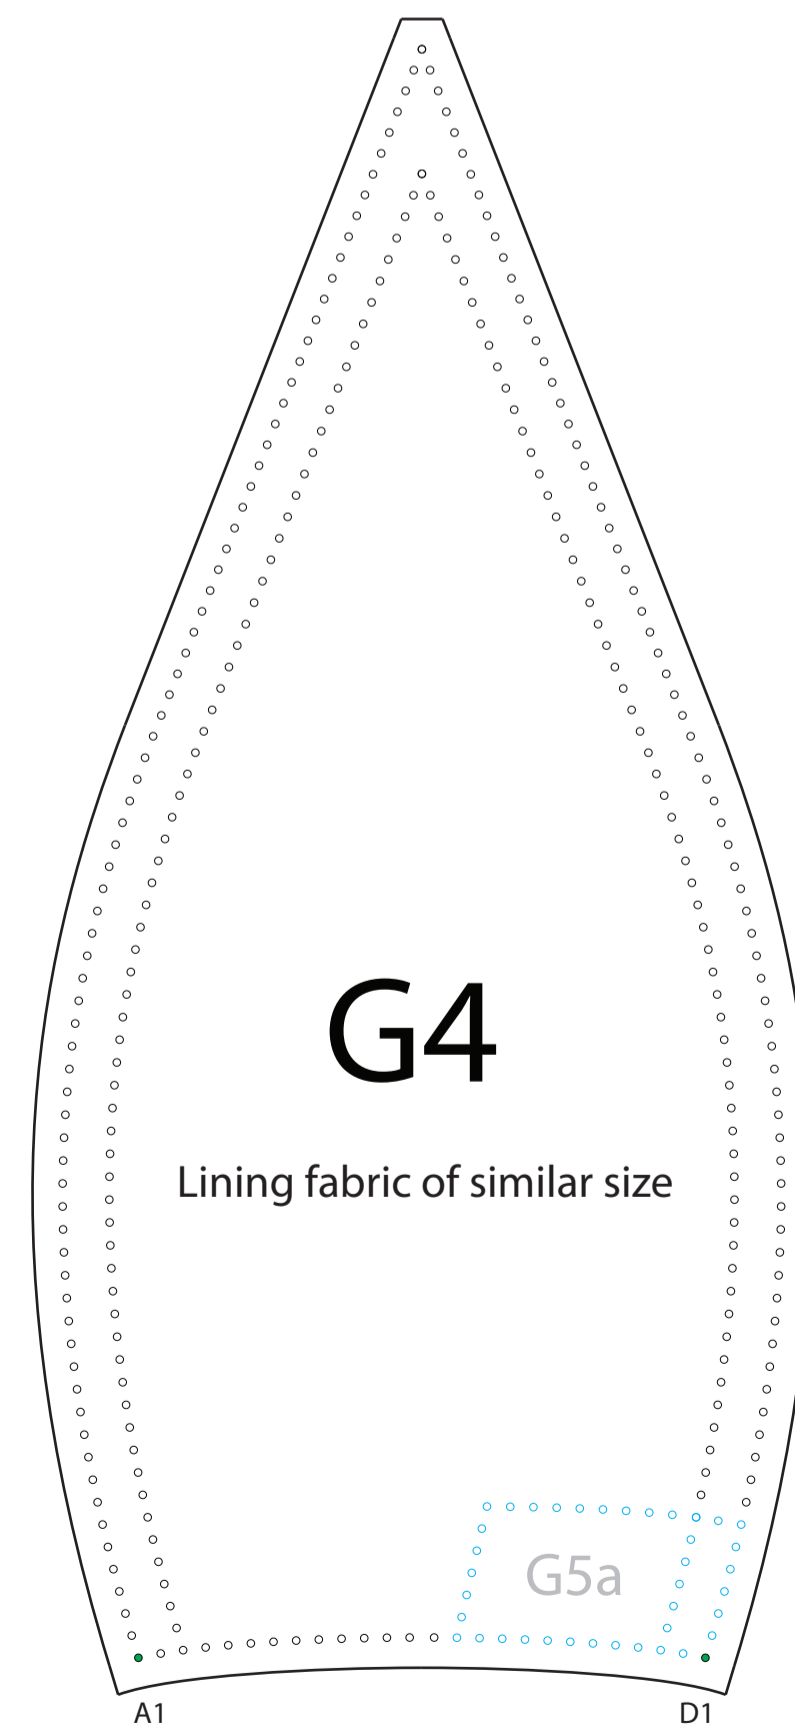

G5

G5a

Rubber Bands Sewing
76 x 26 mm
2.99 x 1.02 in

608 x 26 mm
23.93 x 1.02 in

20mm

1 inch

218 mm / 8.58 in

20mm

1 inch